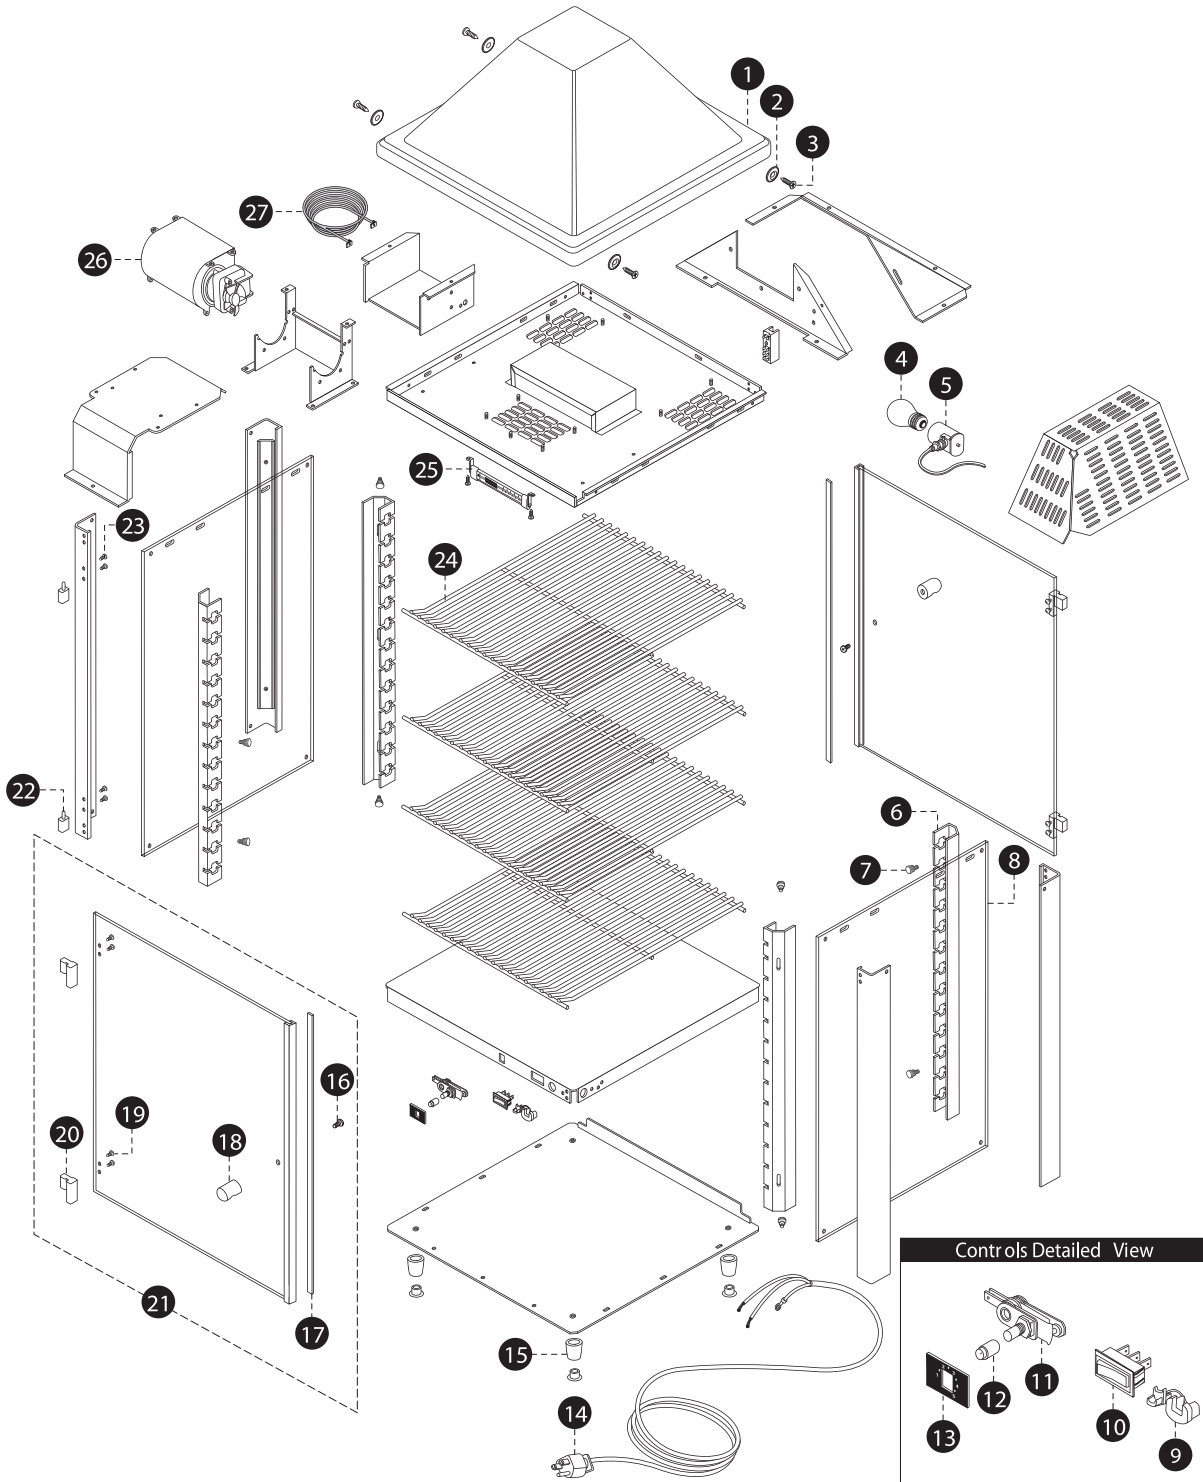

Parts Breakdown

Model FW-US-690-25-2 39853

Parts Breakdown

Model FW-US-690-25-2 39853

Item No.	Description	Position	Item No.	Description	Position	Item No.	Description	Position
61431	Black Canopy for 39853	1	41625	Thermostat for 39853	11	61452	Door Assy 690-25 (Black Knob) for 39853	21
61433	Cup Washers for 39853	2	61443	Thermostat Dial for 39853	12	61453	Male Hinge for 39853	22
61434	Hood Screws for 39853	3	61444	Thermostat Knob for 39853	13	61454	6-32 x 1/4 Screw for 39853	23
AK263	Tuffskin Incandescent Lamp for 39853	4	61445	Power Cord for 39853	14	61455	Wire Rack for 39853	24
61436	Light Socket Assembly for 39853	5	61446	Bottom Foot Service Kit for 39853	15	45884	Thermometer for 39853	25
AK264	Rack Holder for 39853	6	61447	#8-32 Screw for 39853	16	41914	Motor for 39853	26
61438	10-32 x 3/8 Brass Thumb Screw for 39853	7	AK267	Magnetic Strip for 39853	17	61458	550W 115V Heating Element for 39853	27
AK265	Side Panel for 39853	8	61449	Door Knob for 39853	18	61459	Hight Limit Thermostat for 39853	28
61440	Strain Relief for 39853	9	61450	6-32 x 3/8 FHMS Screw for 39853	19	61460	Terminal Block for 39853	29
AK266	Power Switch for 39853	10	61451	Female Hinge for 39853	20			